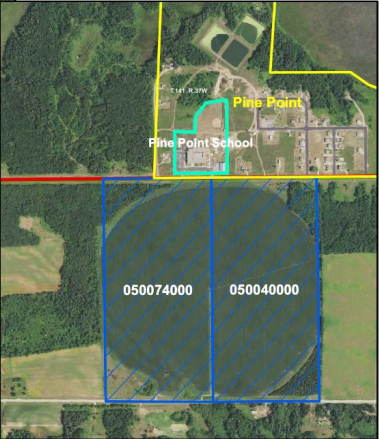

80 acres restored
prairie + farm plot

80 ACRES - Parcels
220091000 + 220092000

Big Rush Lake

ANDERSON
PROPERTY

Pine Point

AKING
FARM

129E

AKING

Ponsford

Proffutt LTD & RDO
Owned Parcels
Near Pinepoint

Legend

- RDOffutt
- Proffutt
- Section Lines
- Township Lines
- Reservation Boundary

■ Central Camp Purchase
■ North Shore Property Rental

Bad River Treaty Land
 Former Wangenstein Property
 Big Bay State Park

David Thomas Land Holdings
 Madeline Island Wilderness Preserve
 Bad River Treaty of 1854 Fishing Camp

David Thomas Land Holdings

■ David Thomas Land Holdings
■ Leased Farm Land
■ 200 Acre Purchase, Cranberry Bog