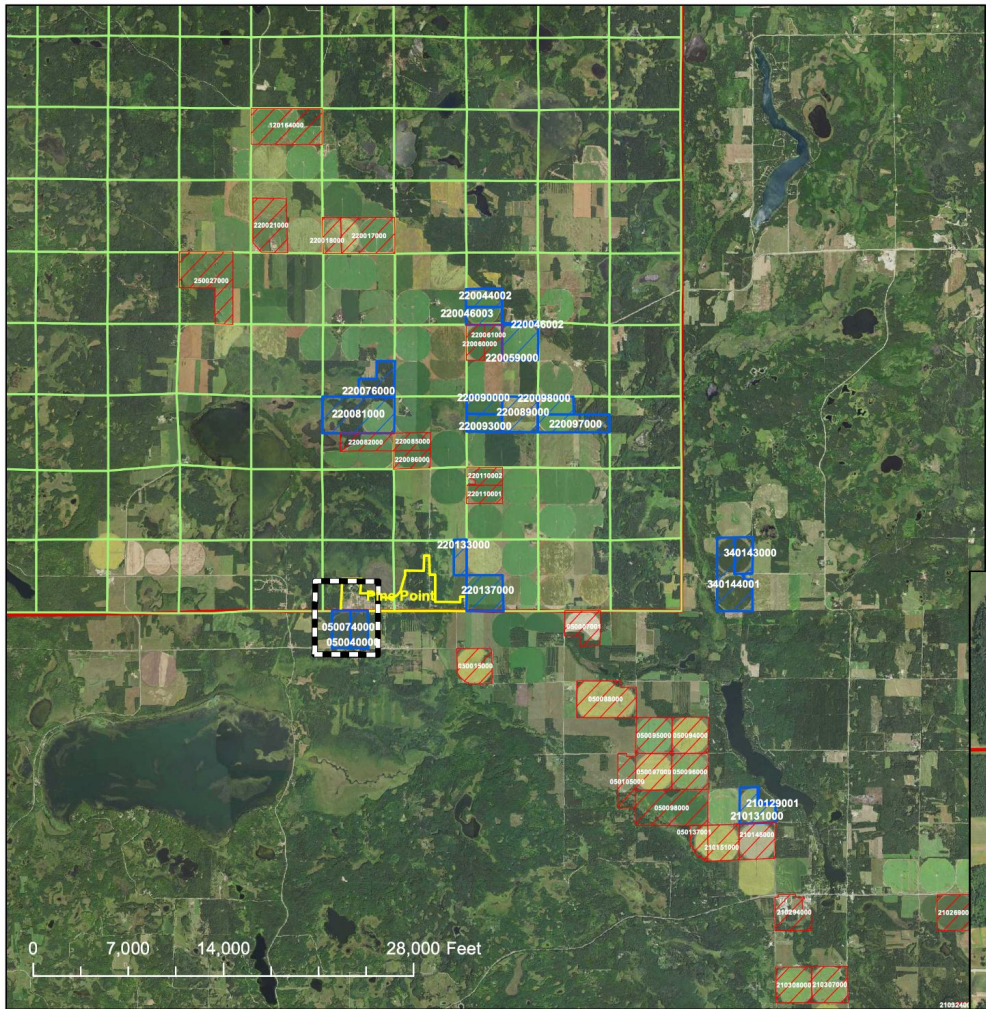

Proffutt LTD & RDO
Owned Parcels
Near Pinepoint

Legend

- RDOffutt
- Proffutt
- Section Lines
- Township Lines
- Reservation Boundary