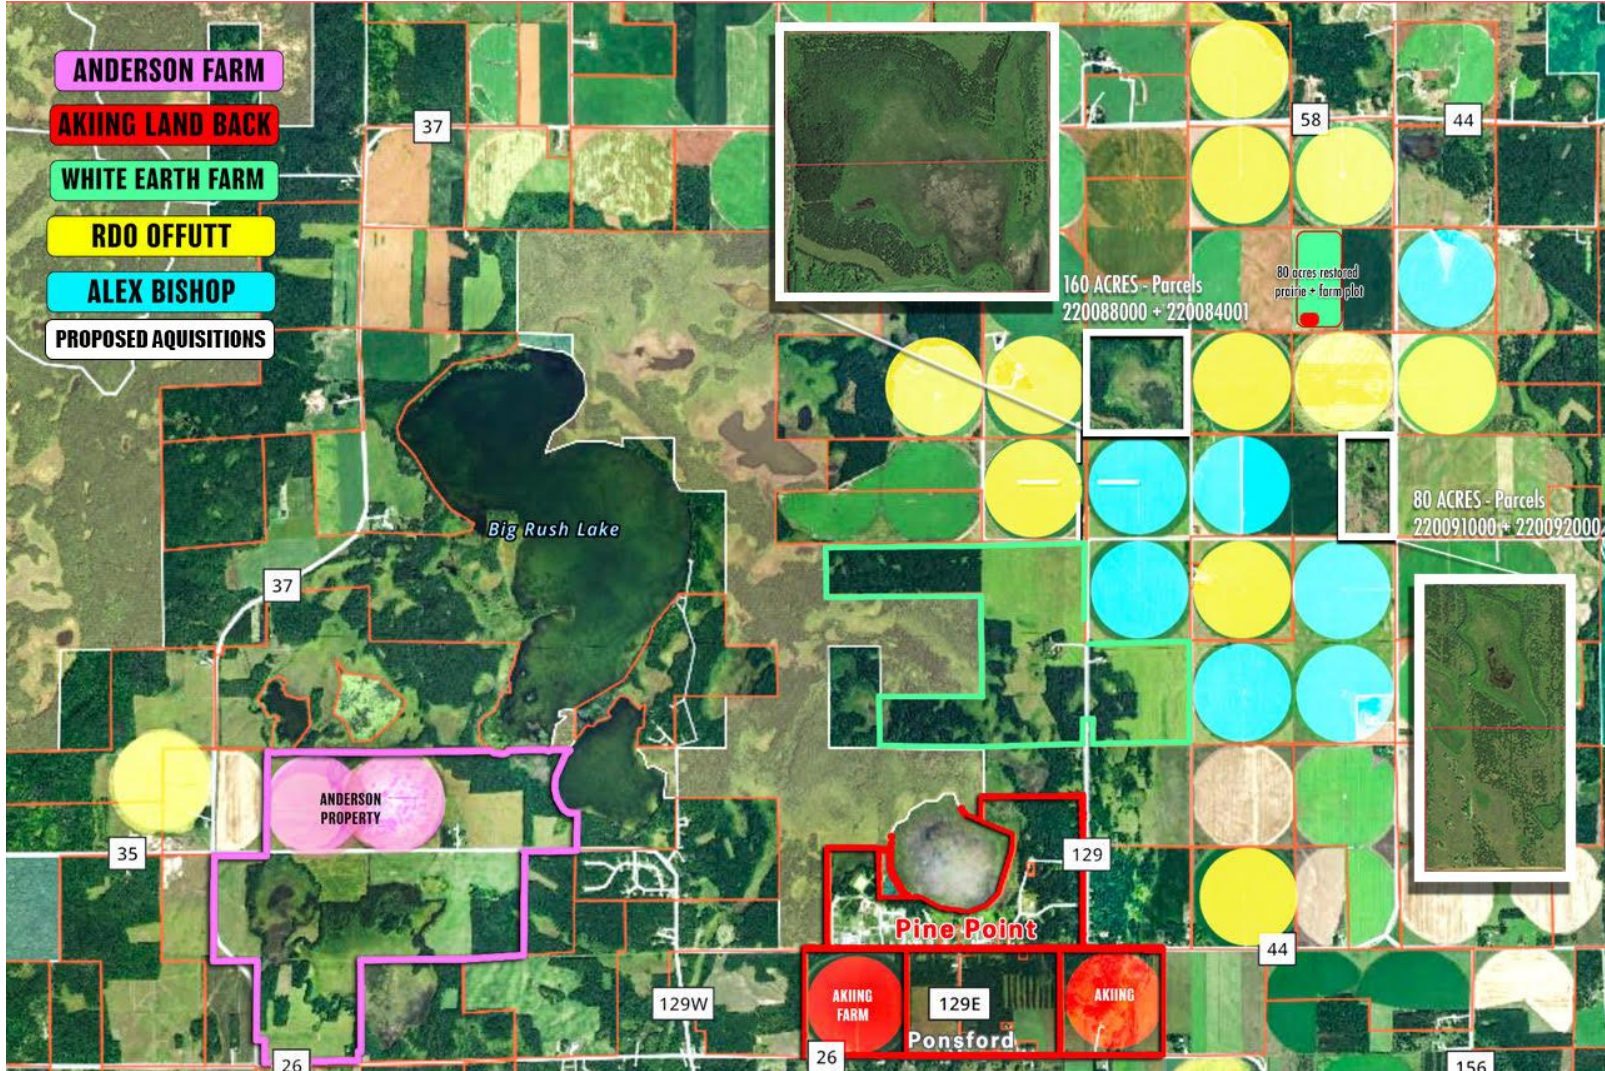

Big Rush Lake

ANDERSON
PROPERTY

Pine Point

AKING
FARM

129E

AKING

Ponsford