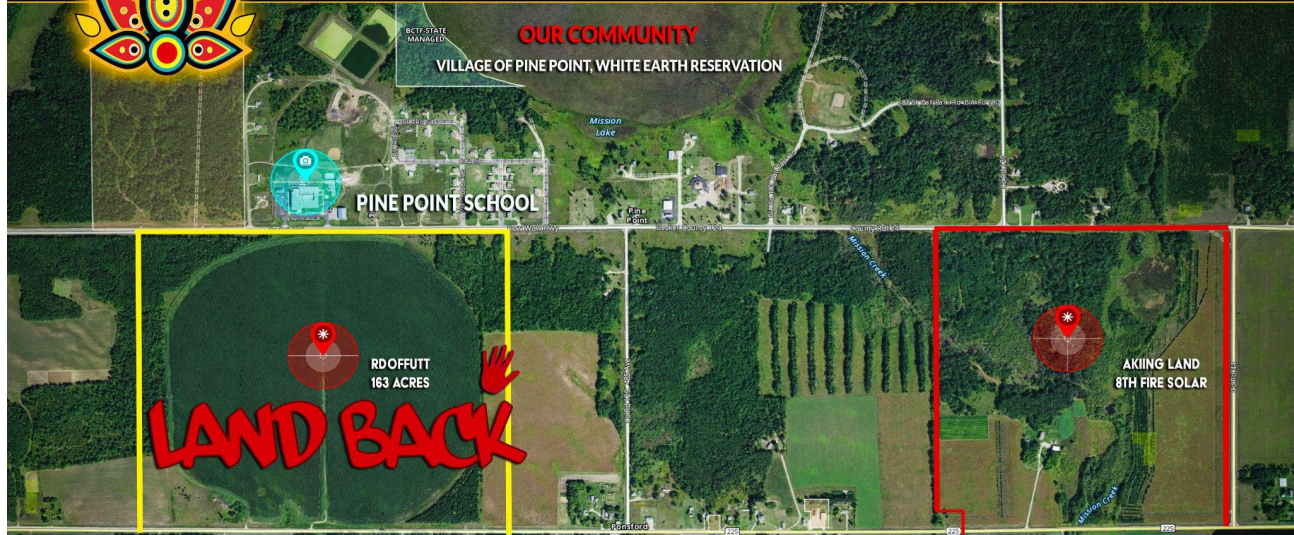

AT AKIING WE ARE LIGHTING THE 8th FIRE