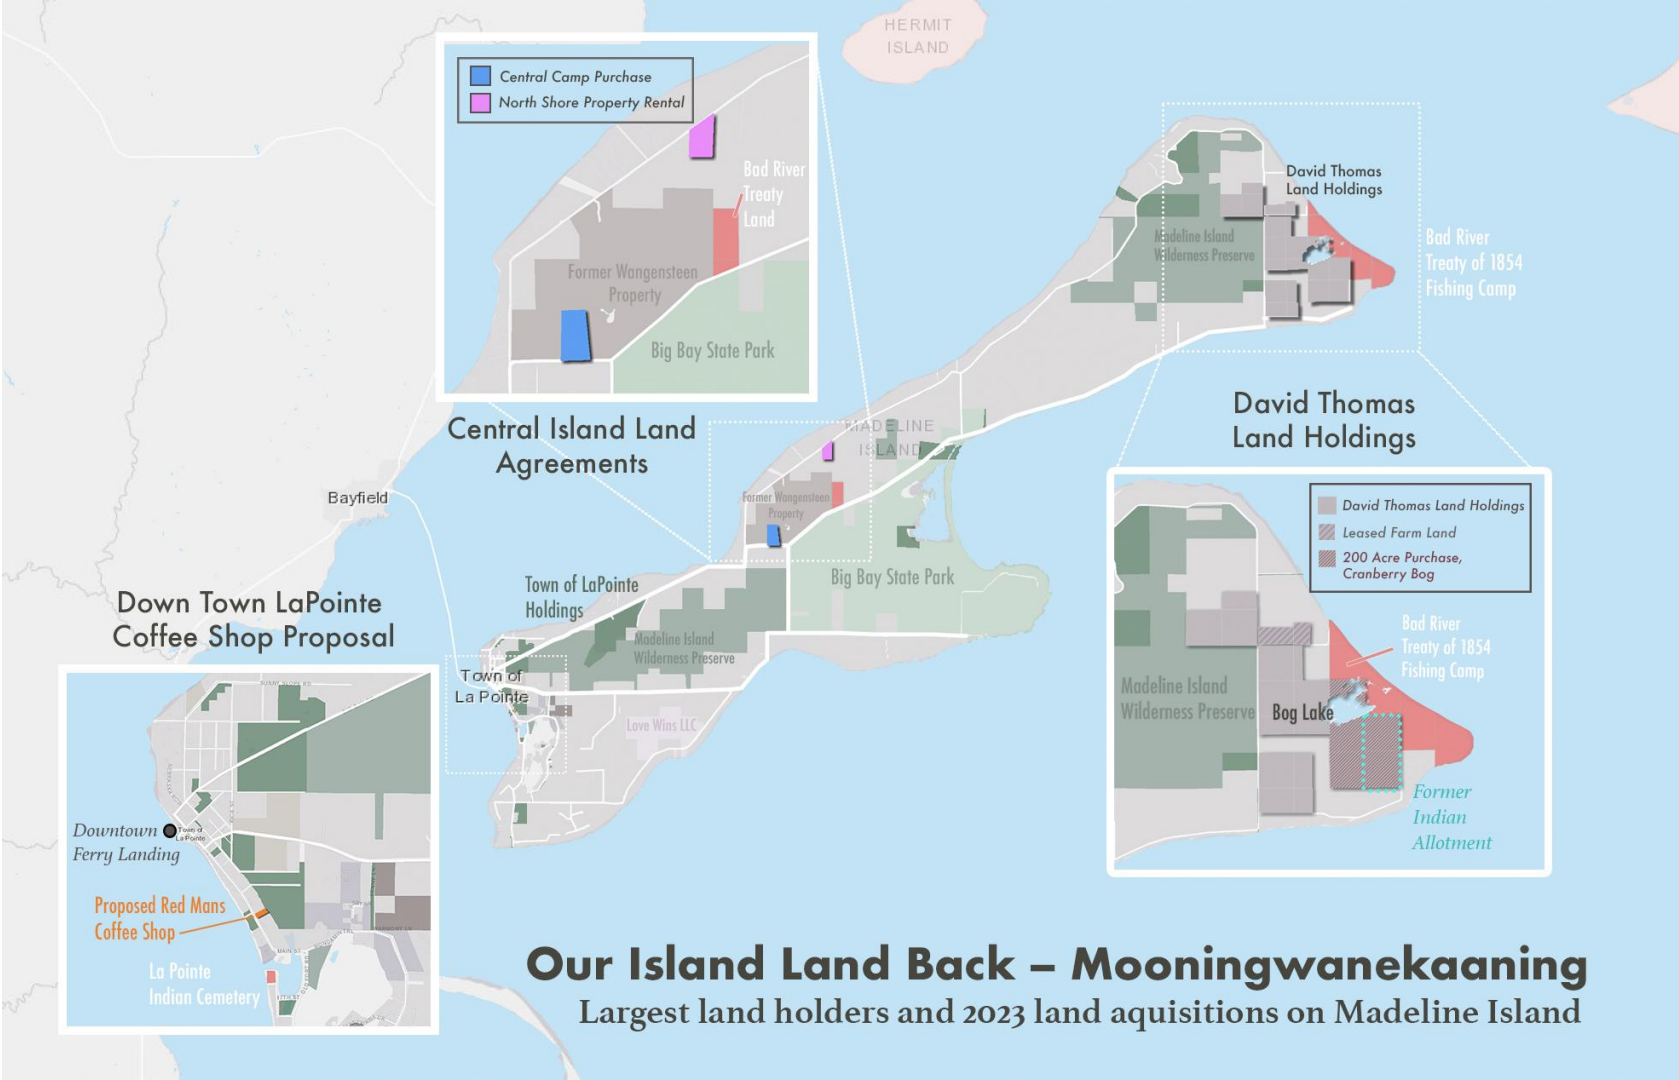

Ponsford

Proffutt LTD & RDO
Owned Parcels
Near Pinepoint

Legend

- RDOffutt
- Proffutt
- Section Lines
- Township Lines
- Reservation Boundary

■ Central Camp Purchase
■ North Shore Property Rental

Bad River Treaty Land
 Former Wangenstein Property
 Big Bay State Park

David Thomas Land Holdings
 Madeline Island Wilderness Preserve
 Bad River Treaty of 1854 Fishing Camp

David Thomas Land Holdings

■ David Thomas Land Holdings
■ Leased Farm Land
■ 200 Acre Purchase, Cranberry Bog

Bad River Treaty of 1854 Fishing Camp
 Bog Lake
 Former Indian Allotment

Down Town LaPointe Coffee Shop Proposal

Downtown Ferry Landing
 Proposed Red Mans Coffee Shop
 La Pointe Indian Cemetery

Central Island Land Agreements

“Lay of the Land”

Across 1855, 1854, 1842
Treaty Territory

Click [Here](#) for interactive
viewing